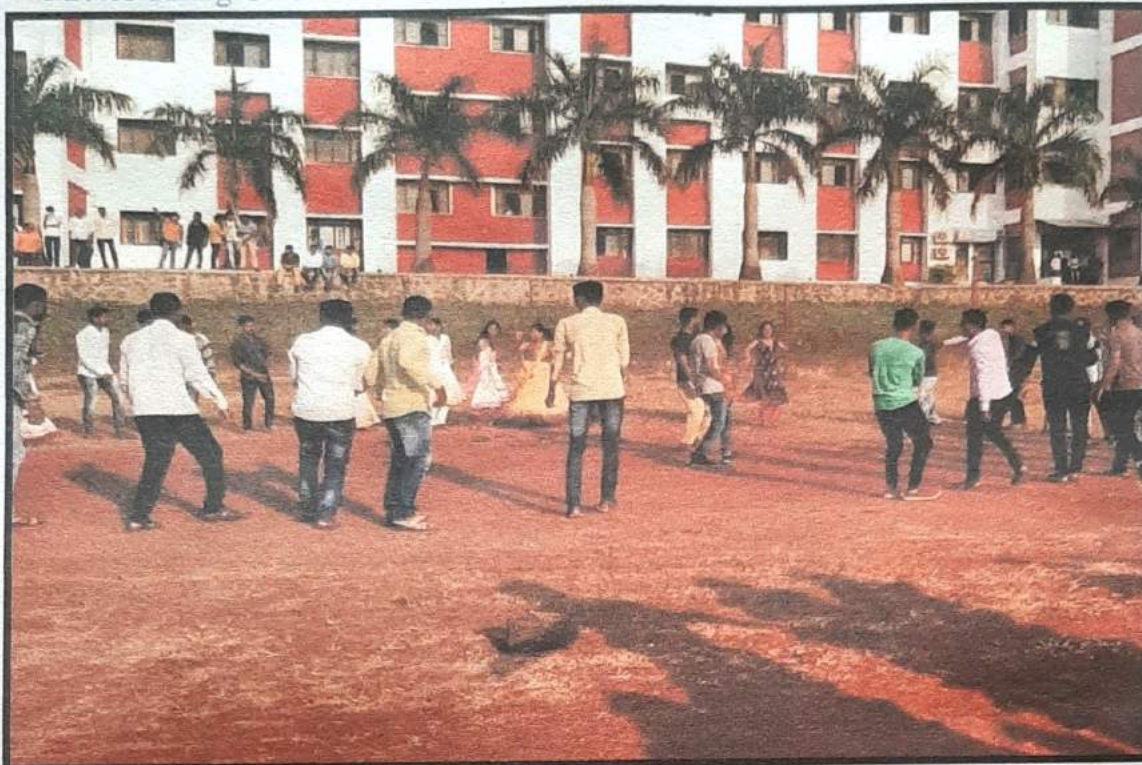

Photos during Garba: