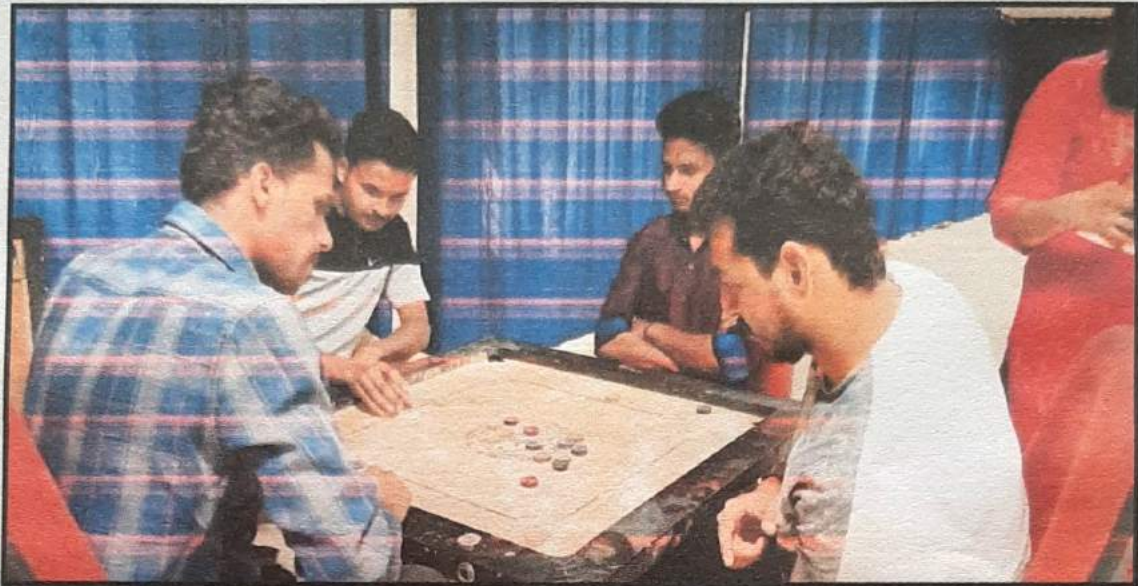

Photos during sports:-

(Carrom)