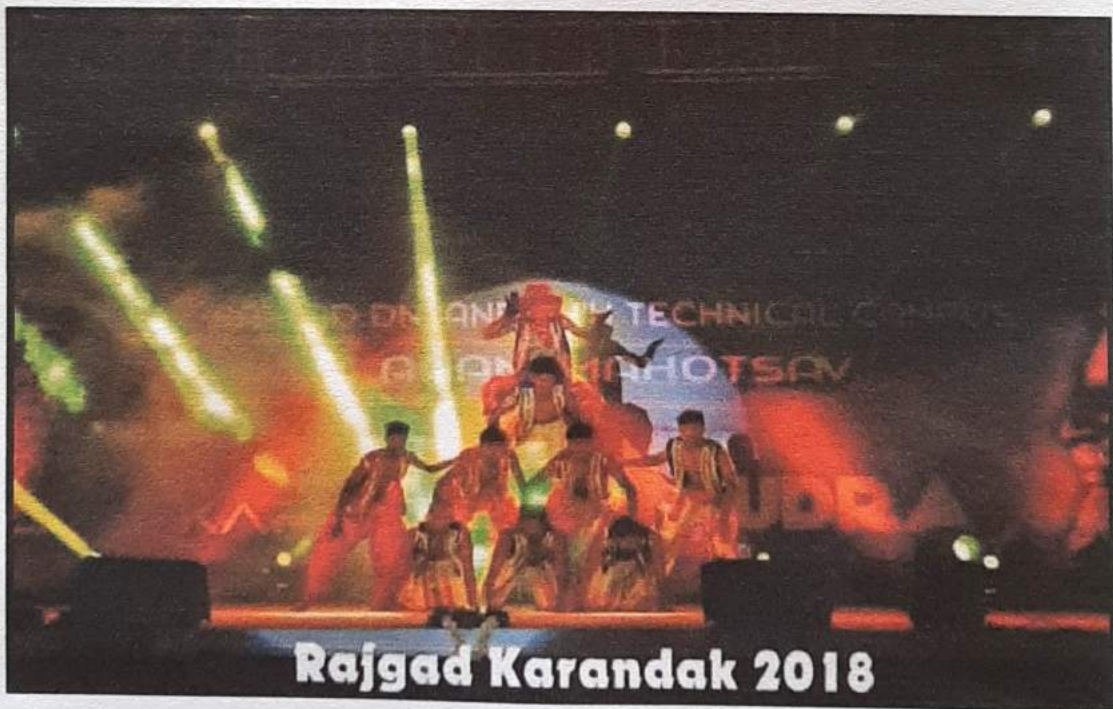

Photos during Ganesh Festival:

Shivjayanti:

Dhai Handi:

Rajgad Karandak:

Rajgad Dnyanpeeth's

**SHRI CHHATRAPATI SHIVAJIRAJE COLLEGE OF ENGINEERING**

Gat No. 237, Pune Bangalore Highway, Dhangawadi, Tal – Bhor, Dist- Pune (Maharashtra)