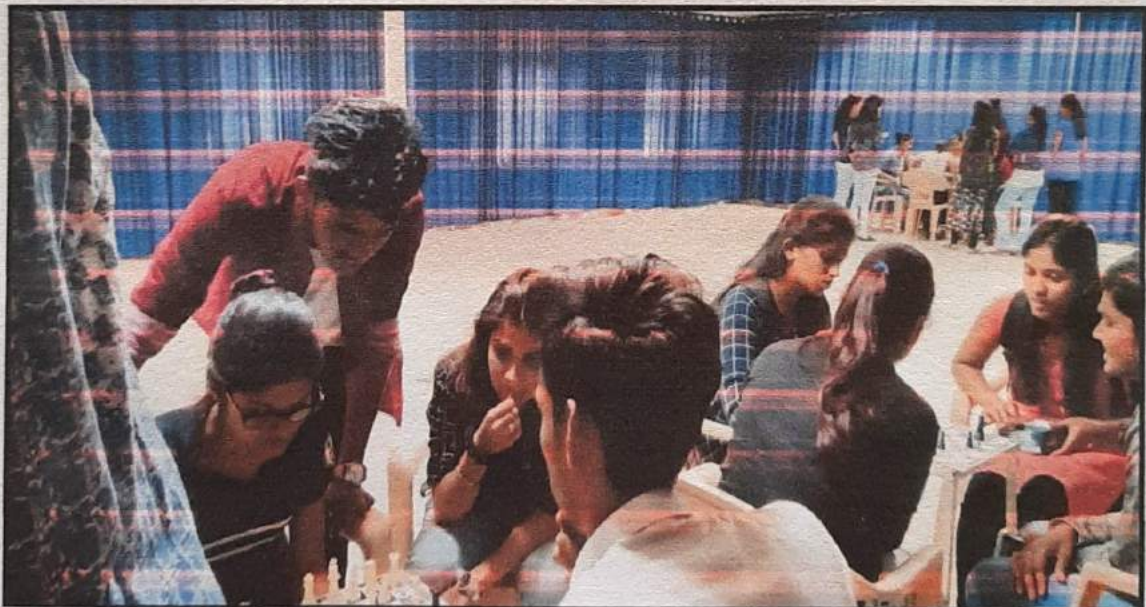

(Carrom)

(Chess)