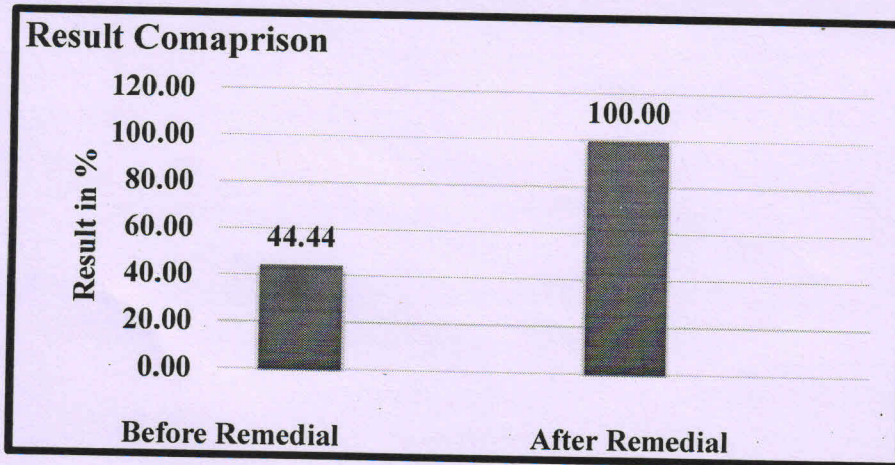

Total Number of Students :	36		36	
Total Number of Students Appeared:	27		32	
Total Number of Students Passed:	12		32	
Total Number of Students Failed:	15		0	
Result in Percentage :	44.44		100.00	

Faulker
Sindkar A.S